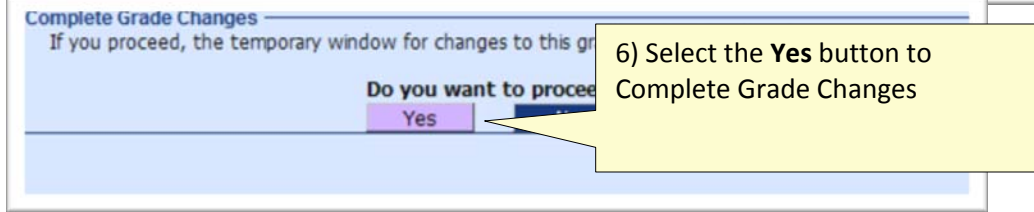

# SKYWARD Grade Change Process

The steps of the grade change process are:

Teachers will be provided **two hours** or until they acknowledge that all changes have been completed

TIP: You must remove the I-Incomplete Grade from the Override column when changing an Incomplete Grade