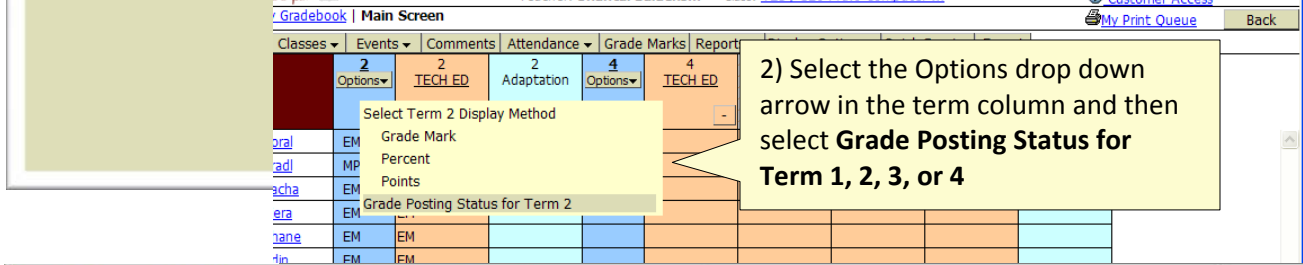

# SKYWARD Grade Change Process

The steps of the grade change process are:

Teachers will be provided **two hours** or until they acknowledge that all changes have been completed

TIP: You must remove the I-Incomplete Grade from the Override column when changing an Incomplete Grade