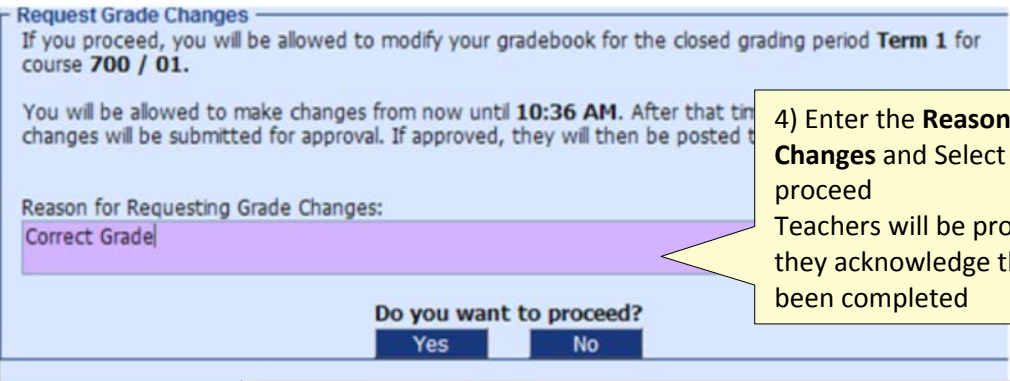

# SKYWARD Grade Change Process

The steps of the grade change process are:

Teachers will be provided **two hours** or until they acknowledge that all changes have been completed

TIP: You must remove the I-Incomplete Grade from the Override column when changing an Incomplete Grade