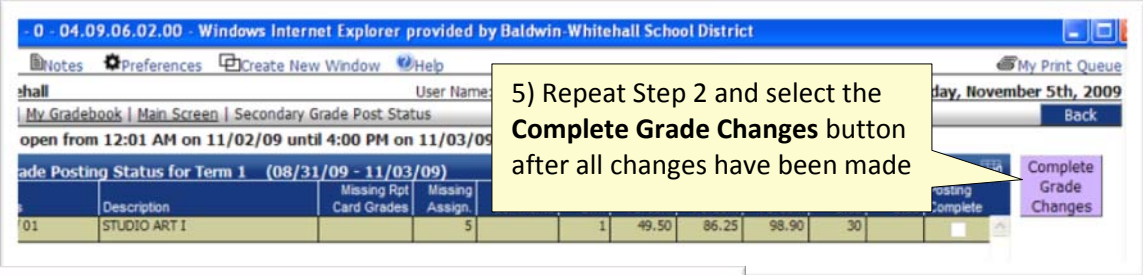

# SKYWARD Grade Change Process

The steps of the grade change process are:

Teachers will be provided **two hours** or until they acknowledge that all changes have been completed

TIP: You must remove the I-Incomplete Grade from the Override column when changing an Incomplete Grade