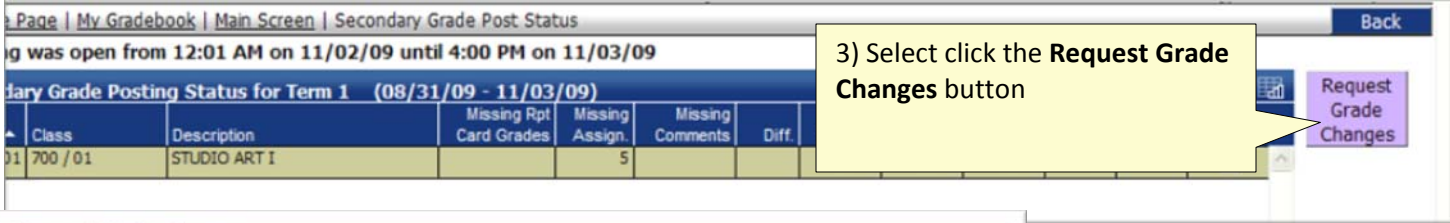

# SKYWARD Grade Change Process

The steps of the grade change process are:

Teachers will be provided **two hours** or until they acknowledge that all changes have been completed

TIP: You must remove the I-Incomplete Grade from the Override column when changing an Incomplete Grade