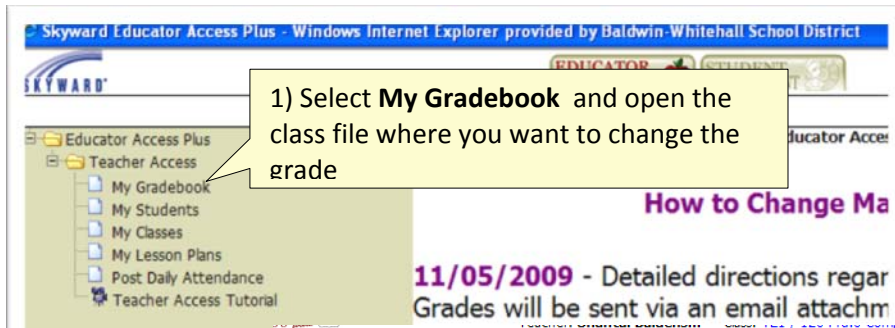

# SKYWARD Grade Change Process

The steps of the grade change process are:

Teachers will be provided **two hours** or until they acknowledge that all changes have been completed

TIP: You must remove the I-Incomplete Grade from the Override column when changing an Incomplete Grade